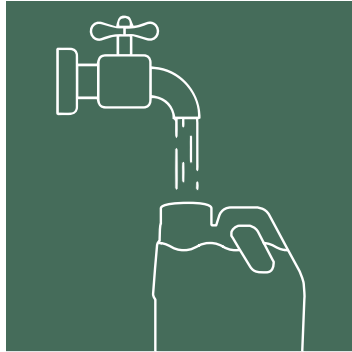

1 | WASH OUT 4 LITRE FOREVER BOTTLE

2 | FILL WITH WATER TO THE FILL LINE INDICATED ON THE FOREVER BOTTLE

3 | TAKE POD OUT OF BOX

4 | PLACE POD IN THE FOREVER BOTTLE AND LEAVE FOR 30 SECONDS

5 | PUT LID ON THE FOREVER BOTTLE AND SHAKE FOR 30 SECONDS

6 | PRODUCT IS NOW READY TO USE

7 | POUR SOAP INTO WALL MOUNTED DISPENSER OR USE FUNNEL TO POUR INTO BOTTLE

8 | REPEAT THIS PROCESS EACH TIME THE FOREVER BOTTLE BECOMES EMPTY